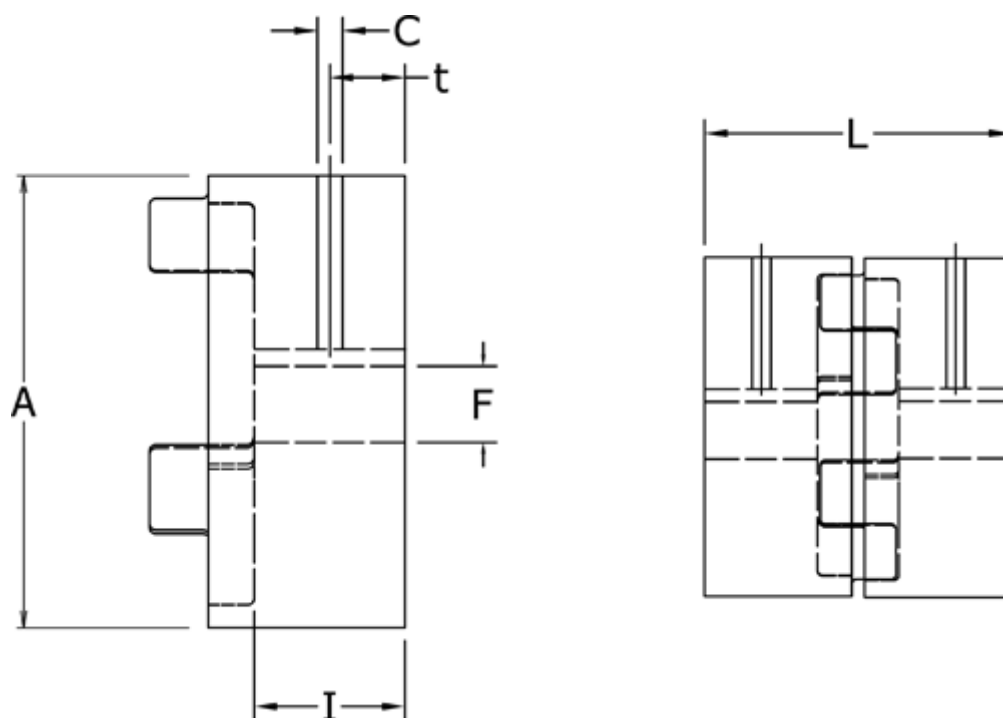

Article number: 3335019F016

Description: Coupling hub Klonex ES 19/24
ALU Aluminium, Bore 16H7 mm w/keyway & setscrew

Measures

A = 40
C = M5
F = 16
I = 25
L = 66
t = 10.0